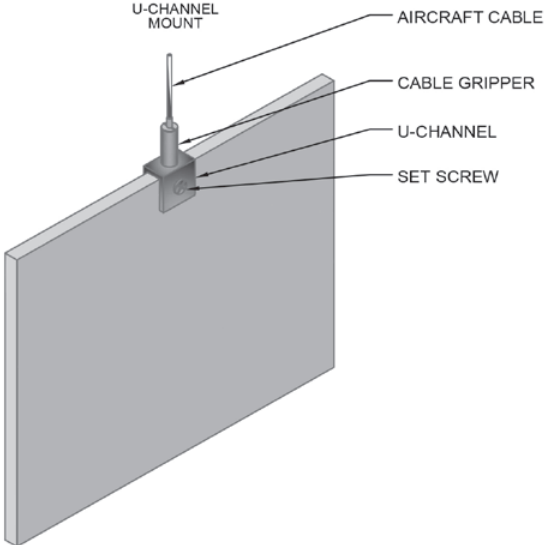

Standard dimensions

- 7'10"L x 7'10"x8"W
- Custom sizes welcomed!

PRODUCT SPECIFICATIONS

PROFILE

INSTALLATION

Grille comes in 20 standard colors.

TECHNICAL SPECIFICATIONS

Absorption