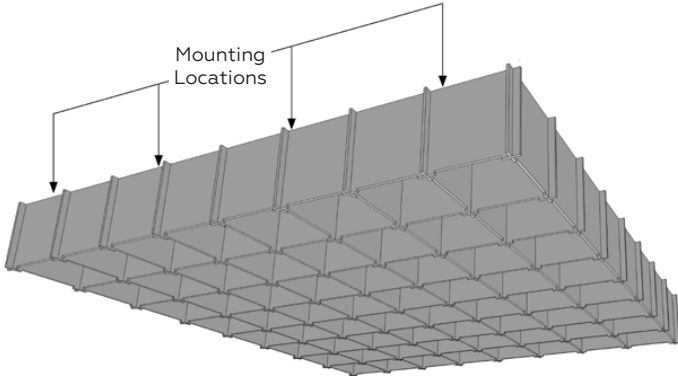

Standard dimensions

- 7'10"L x 7'10"x8"W
- Custom sizes welcomed!

PRODUCT SPECIFICATIONS

PROFILE

INSTALLATION

Grille comes in 20 standard colors.

TECHNICAL SPECIFICATIONS

Absorption