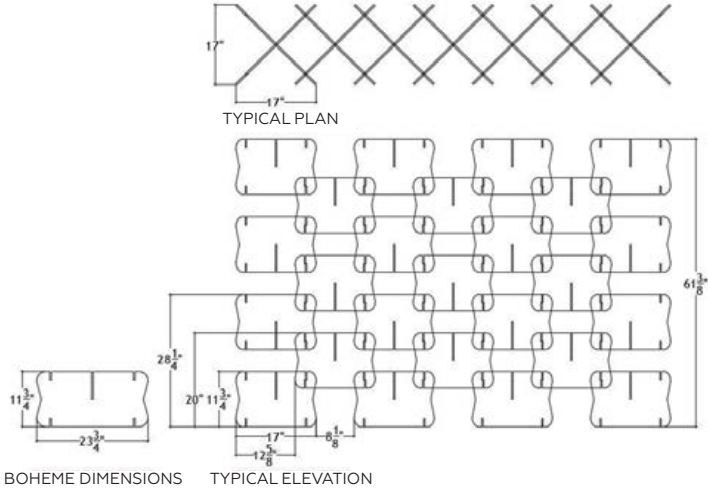

- 12"Hx24"L
- Custom sizes available.

PRODUCT SPECIFICATIONS

- Choose from 20 available colors
- Sound absorption and blocking
- Reduced reverberation and echo
- Easily disinfected and cleaned
- Flexible privacy between individuals and teams
- Easy to install

Custom design and configuration options

Acoustic panel detail

ELEVATION

Boheme comes in 20 standard colors.

TECHNICAL SPECIFICATIONS

Absorption

Average NRC 0.85.

(subject to thickness and mounting conditions)