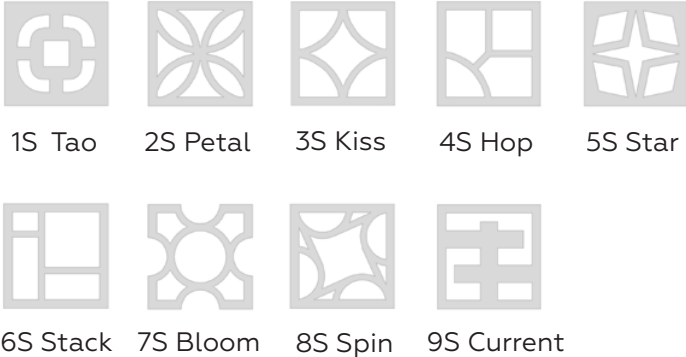

- Available in 18 unique designs and 20 colors
- 2 standard layouts and sizes: 8", 12" squares and 8"x16", 12"x24" rectangles.
- Custom sizes and designs available. Mix and match designs, sizes, and colors to customize your Rumur wall.

Acoustic panel detail

DESIGNS

Square

Rectangle

Rumur comes in 20 standard colors.

24 SNOW

43 IVORY

17 BEACH