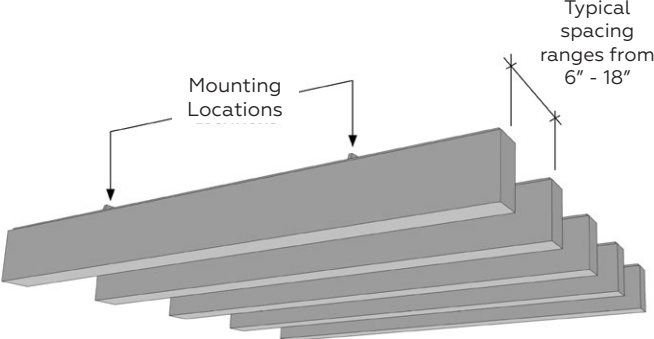

JOIST

MINIMAL DESIGN MEETS ACOUSTIC PERFORMANCE

Joist provides a uniquely effective baffle design with a low-profile aesthetic, designed especially for spaces with low, hard ceilings where standard baffles or clouds aren't an option.

Available in 20 colors and three standard dimensions:

- 7"Hx48"Lx2.75"D
- 7"Hx72"Lx2.75"D
- 7"Hx96"Lx2.75"D
- Typical spacing 6" to 18"
- Custom sizes available.

PRODUCT SPECIFICATIONS

ELEVATION

INSTALLATION

Acoustic panel detail