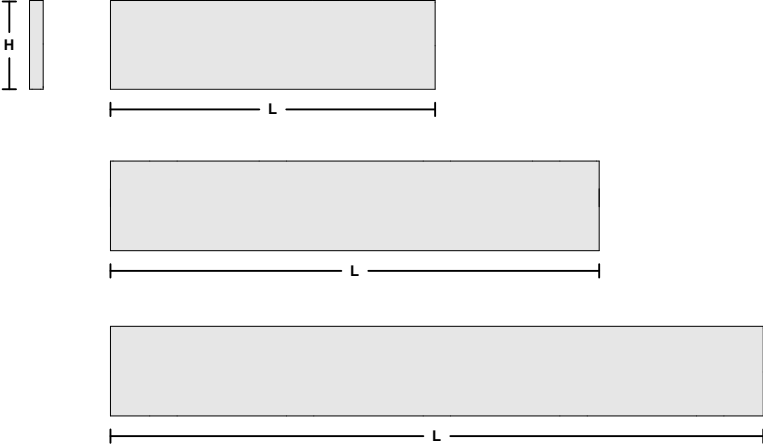

JOIST

MINIMAL DESIGN MEETS ACOUSTIC PERFORMANCE

Joist provides a uniquely effective baffle design with a low-profile aesthetic, designed especially for spaces with low, hard ceilings where standard baffles or clouds aren't an option.

Available in 20 colors and three standard dimensions:

- 7"Hx48"Lx2.75"D
- 7"Hx72"Lx2.75"D
- 7"Hx96"Lx2.75"D
- Typical spacing 6" to 18"
- Custom sizes available.

PRODUCT SPECIFICATIONS

ELEVATION

INSTALLATION

Acoustic panel detail