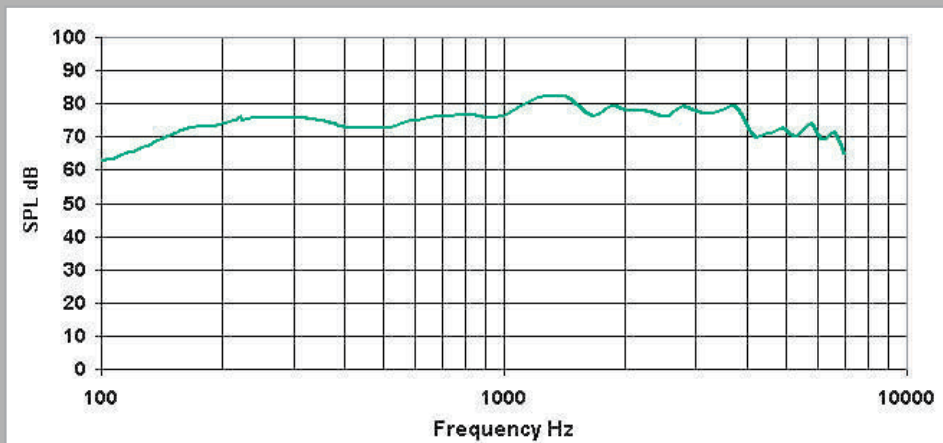

*Frequency Response

Specifications are subject to change without notice

* Tap speaker to 2W@25V