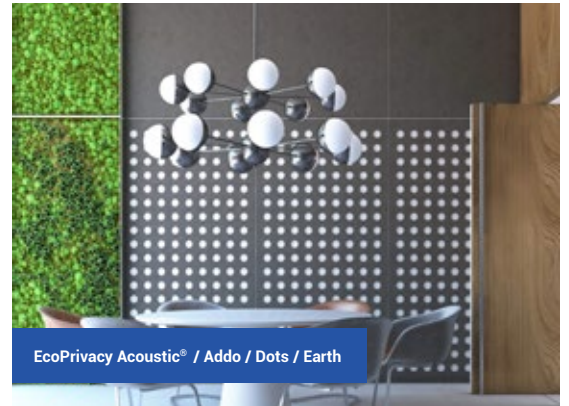

EcoPrivacy Acoustic® / Addo / Dots / Earth